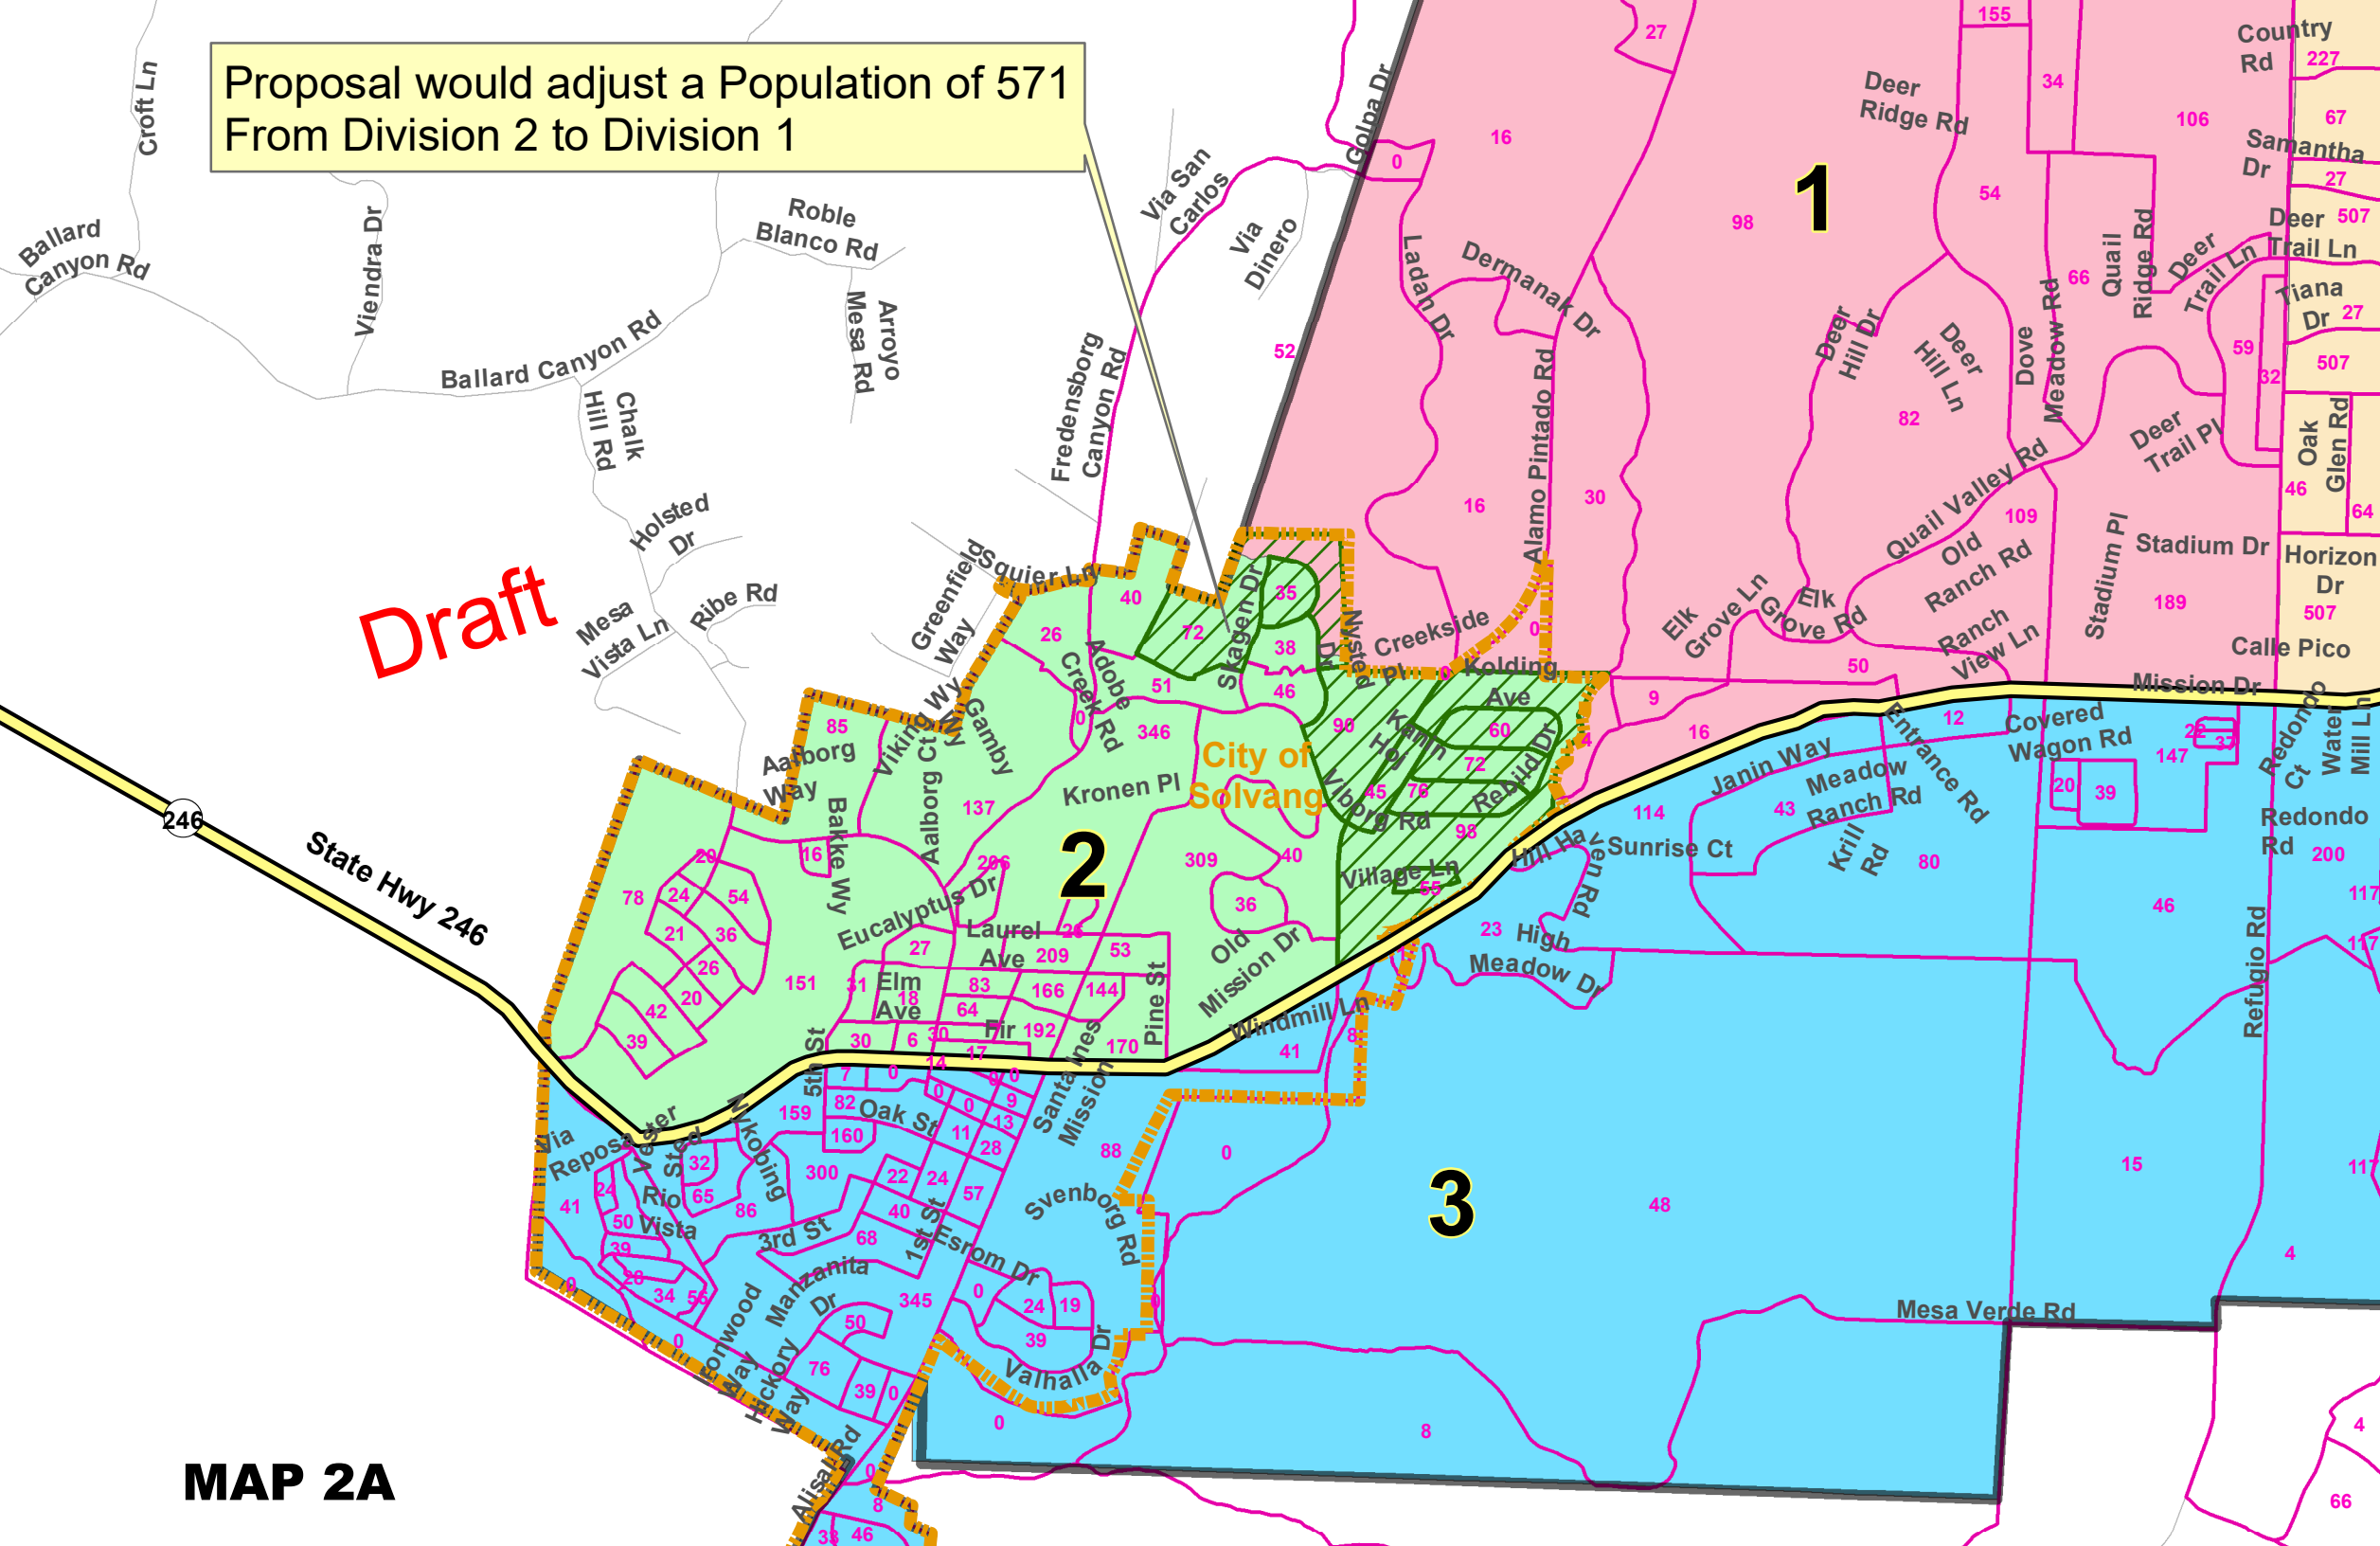

Proposal would adjust a Population of 571
From Division 2 to Division 1

Draft

MAP 2A